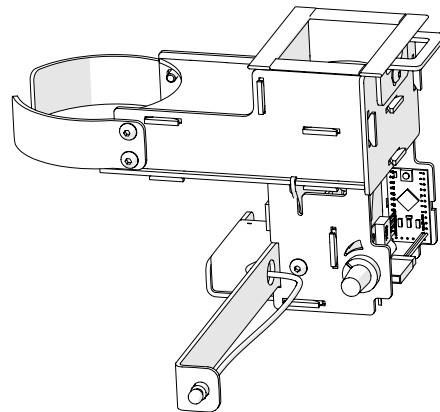

3

1x 86-326

4

2x B-360408

5

1x B-360508

6

1x B-020005

7

1x 8677