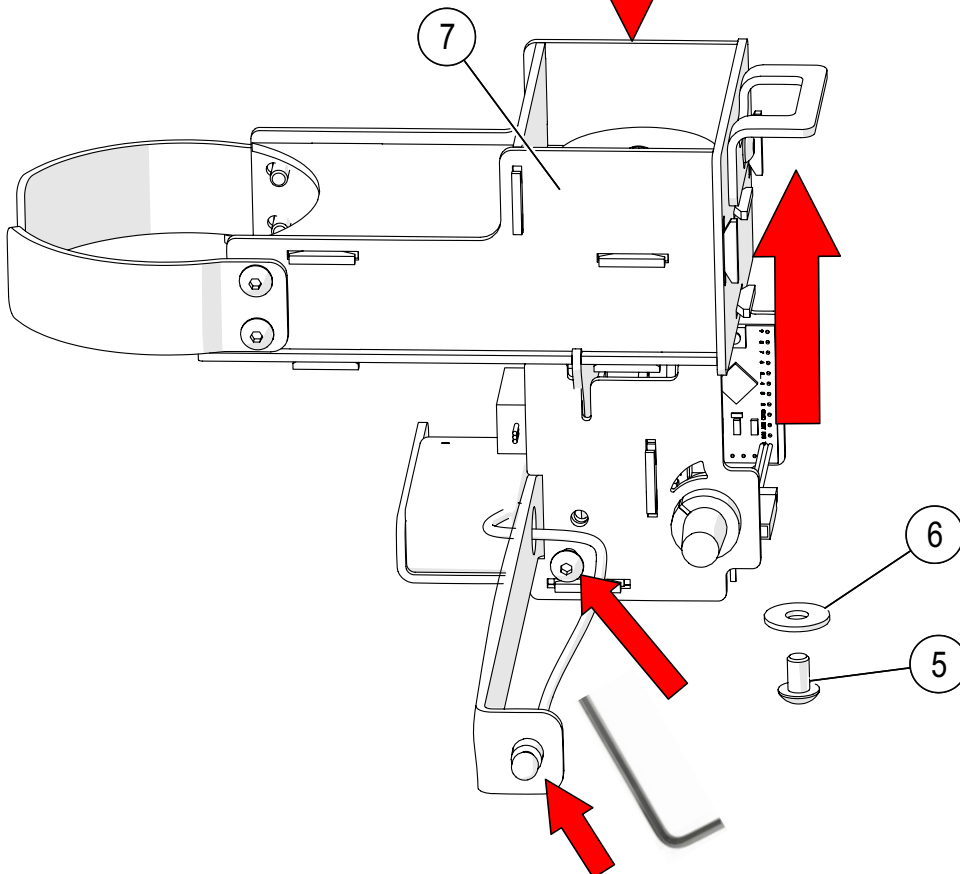

1x P-110006

2x 70 mm

2x 40 mm

4

Option Jubilee 440
Compartment door - Holzfach Tür

1

1x 35006

2