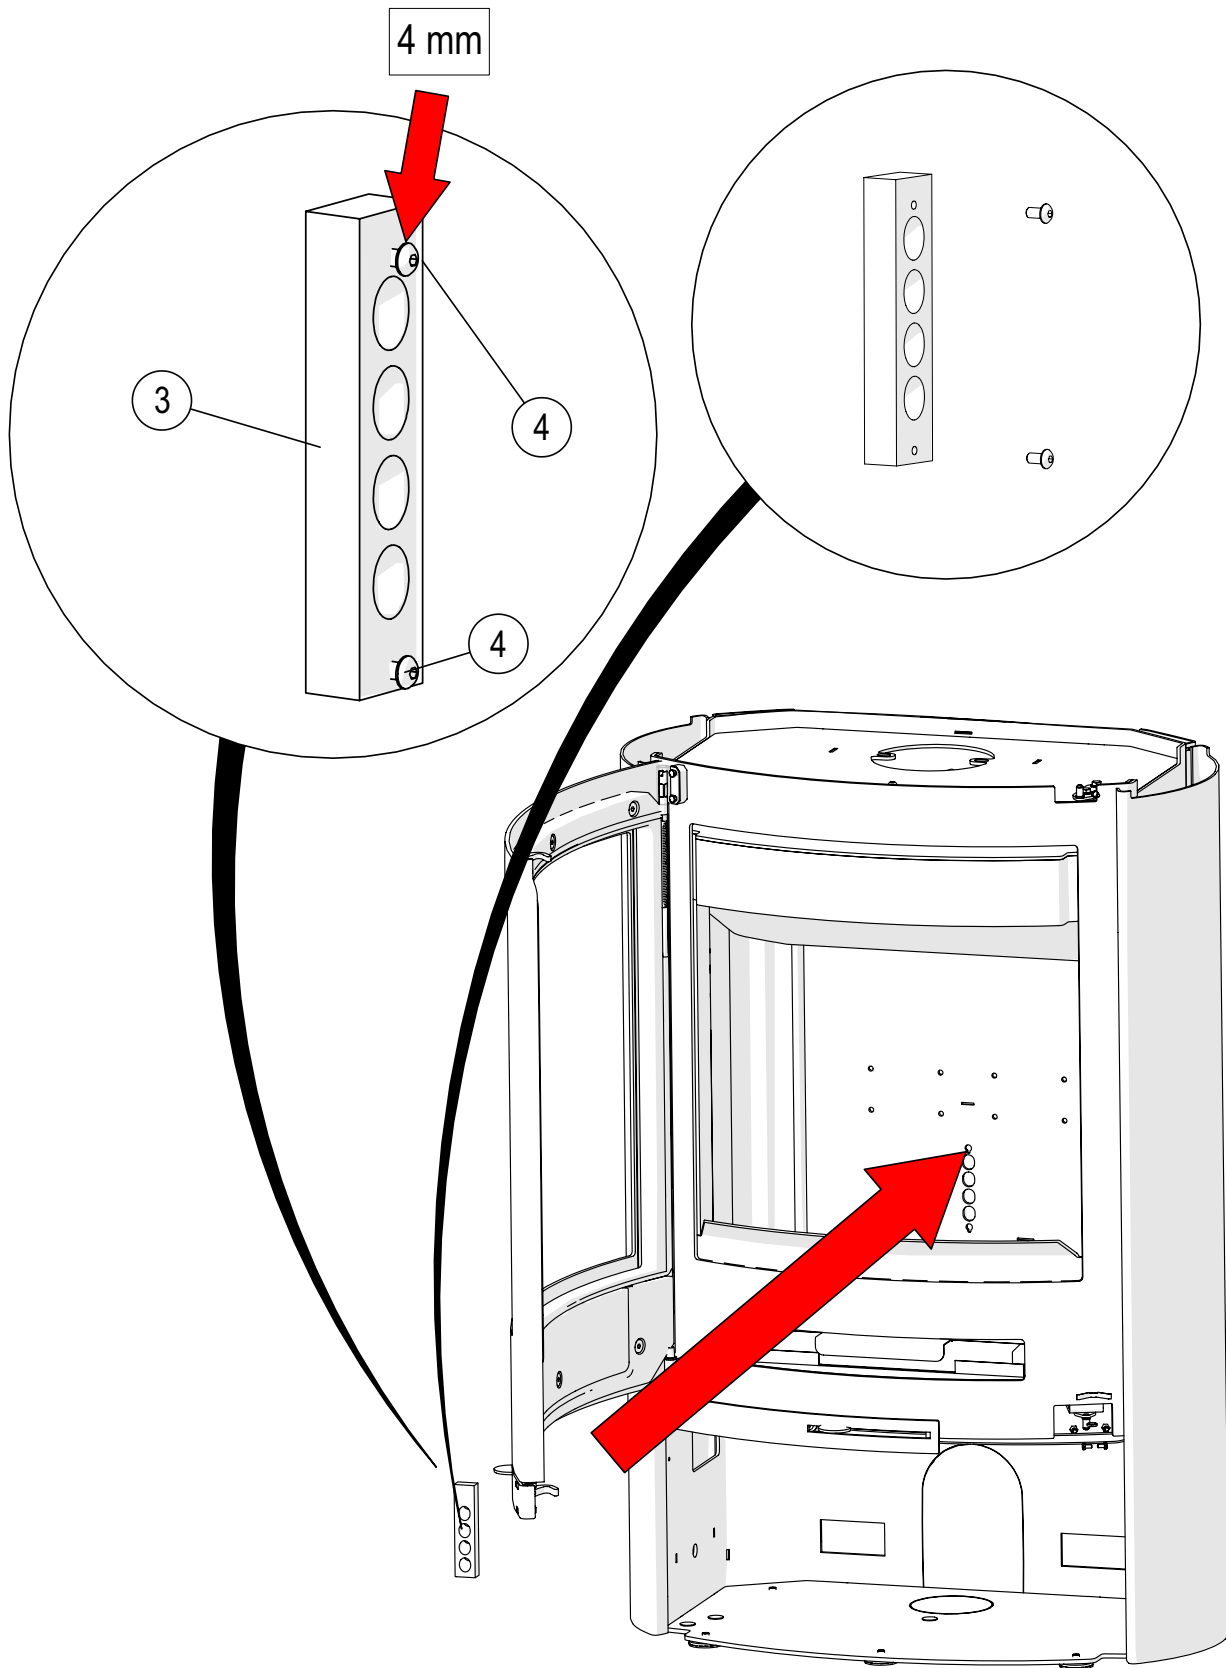

1x P-110006

2x 70 mm

2x 40 mm

4

Option Jubilee 440
Compartment door - Holzfach Tür

1

1x 35006

2